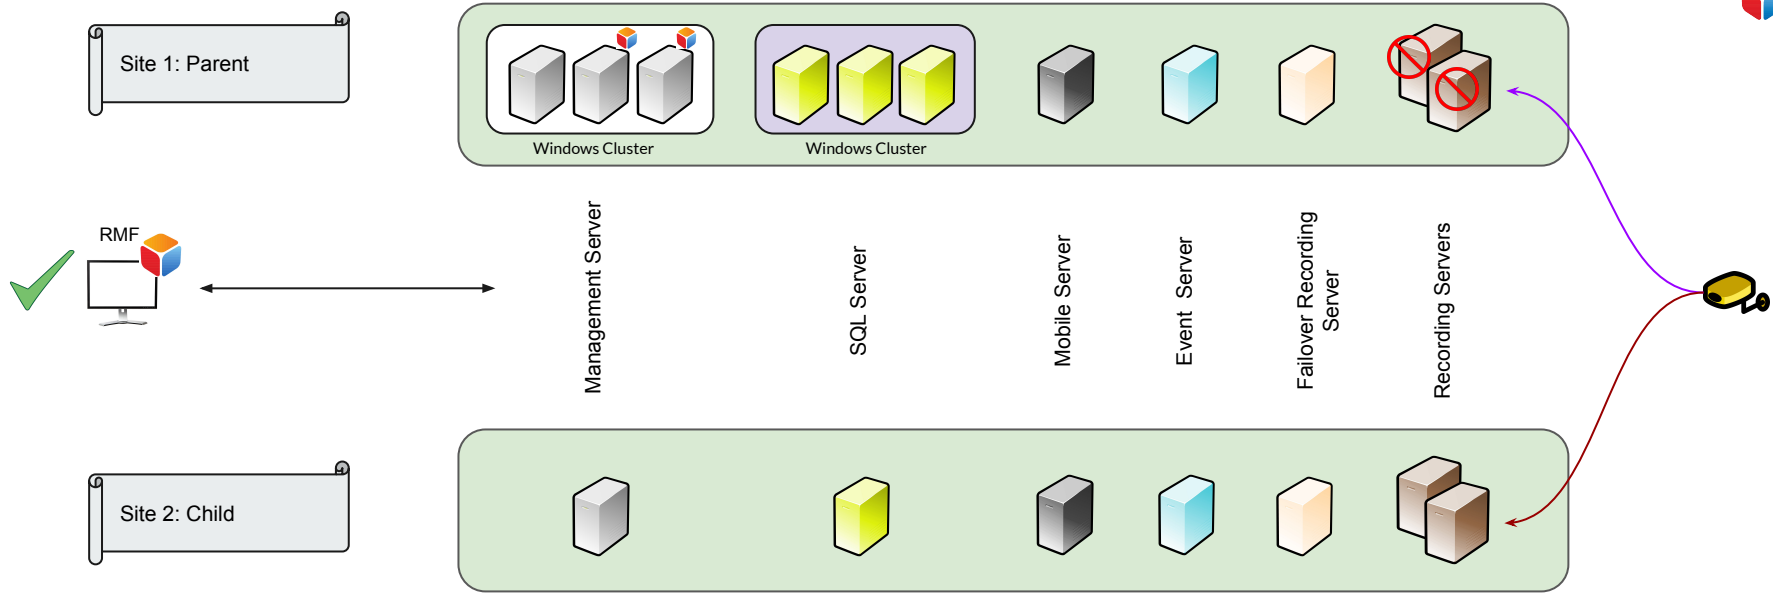

Failure Mitigation

Vega Systems Inc.

For RMF 5.2.0

03/16/2023

<https://www.vega25.com/rmf>

RMF: XProtect Federation Configuration

Failure Mode 1: Failures of streams, NVR's ok

Live View Switching to Child Site	✓	PTZ movement	✓	Bookmark Retrieval	✓
Playback Switching to Child Site	✓	PTZ Preset	✓		
ToolBar support	✓	Alarm from Child Site	✓		

Failure Mode 2: Failure of one Parent NVR

Live View Switching to Child Site	✓	PTZ movement	✓	Bookmark Retrieval	✓
Playback Switching to Child Site	✓	PTZ Preset	✓		
ToolBar support	✓	Alarm from Child Site	✓		

Failure Mode 3: Failure of all parent NVR's

Live View Switching to Child Site	✓	PTZ movement	✓	Bookmark Retrieval	✓
Playback Switching to Child Site	✓	PTZ Preset	✓		
ToolBar support	✓	Alarm from Child Site	✓		