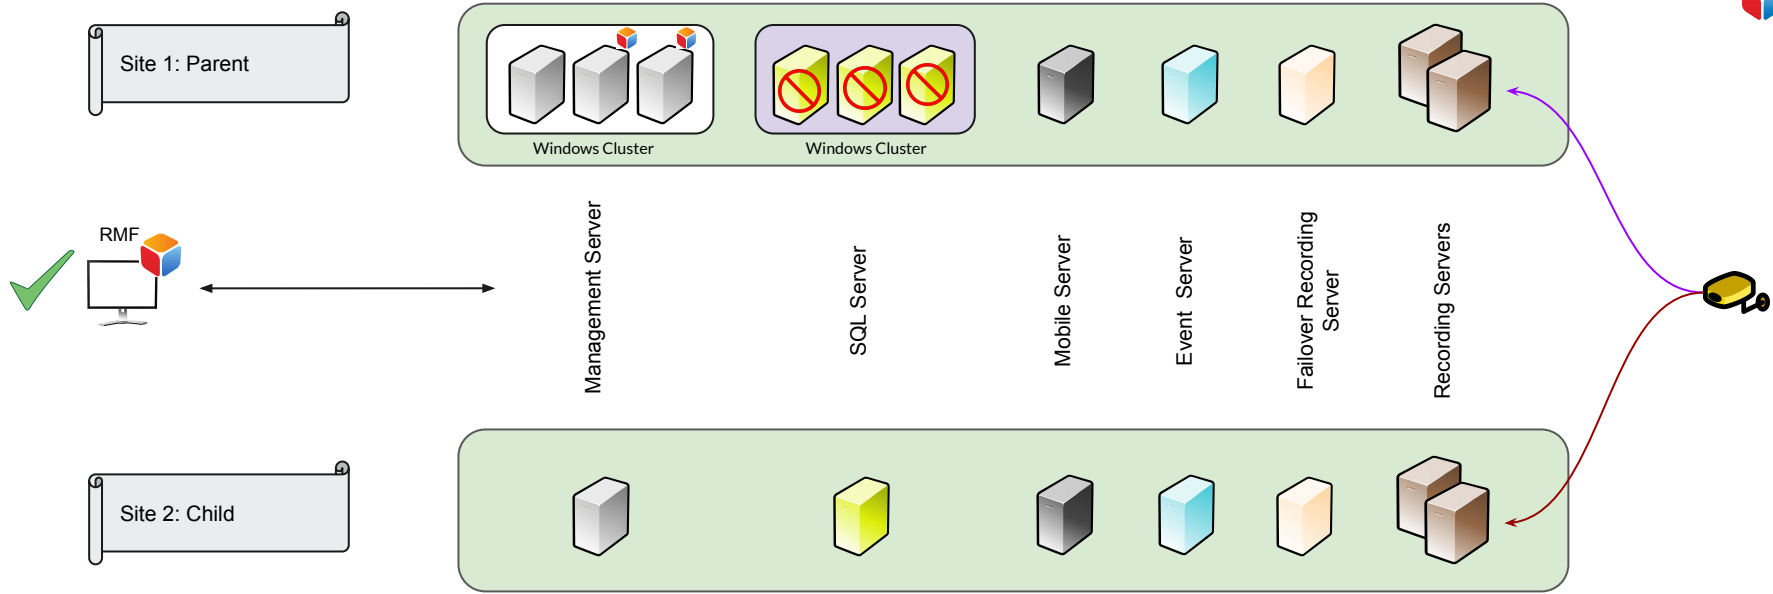

Failure Mode 7: Failure of the Child Event Server

Live View Switching to Child Site	✓	PTZ movement	✓	Bookmark Retrieval	✓
Playback Switching to Child Site	✓	PTZ Preset	✓		
ToolBar support	✓	Alarm from Child Site	✓		

Failure Mode 8: Failure of the Parent Site

Live View Switching to Child Site	✓	PTZ movement	✓	Bookmark Retrieval	✓
Playback Switching to Child Site	✓	PTZ Preset	✓		
ToolBar support	✓	Alarm from Child Site	✗		

Failure Mode 9: Failure of the Child Site

Live View Switching to Child Site	✓	PTZ movement	✓	Bookmark Retrieval	✓
Playback Switching to Child Site	✓	PTZ Preset	✓		
ToolBar support	✓	Alarm from Child Site	✓		

Failure Mode 10: Failure of the parent site “active” Management Server node

Live View Switching to Child Site	✓	PTZ movement	✓	Bookmark Retrieval	✓
Playback Switching to Child Site	✓	PTZ Preset	✓		
ToolBar support	✓	Alarm from Child Site	✓		