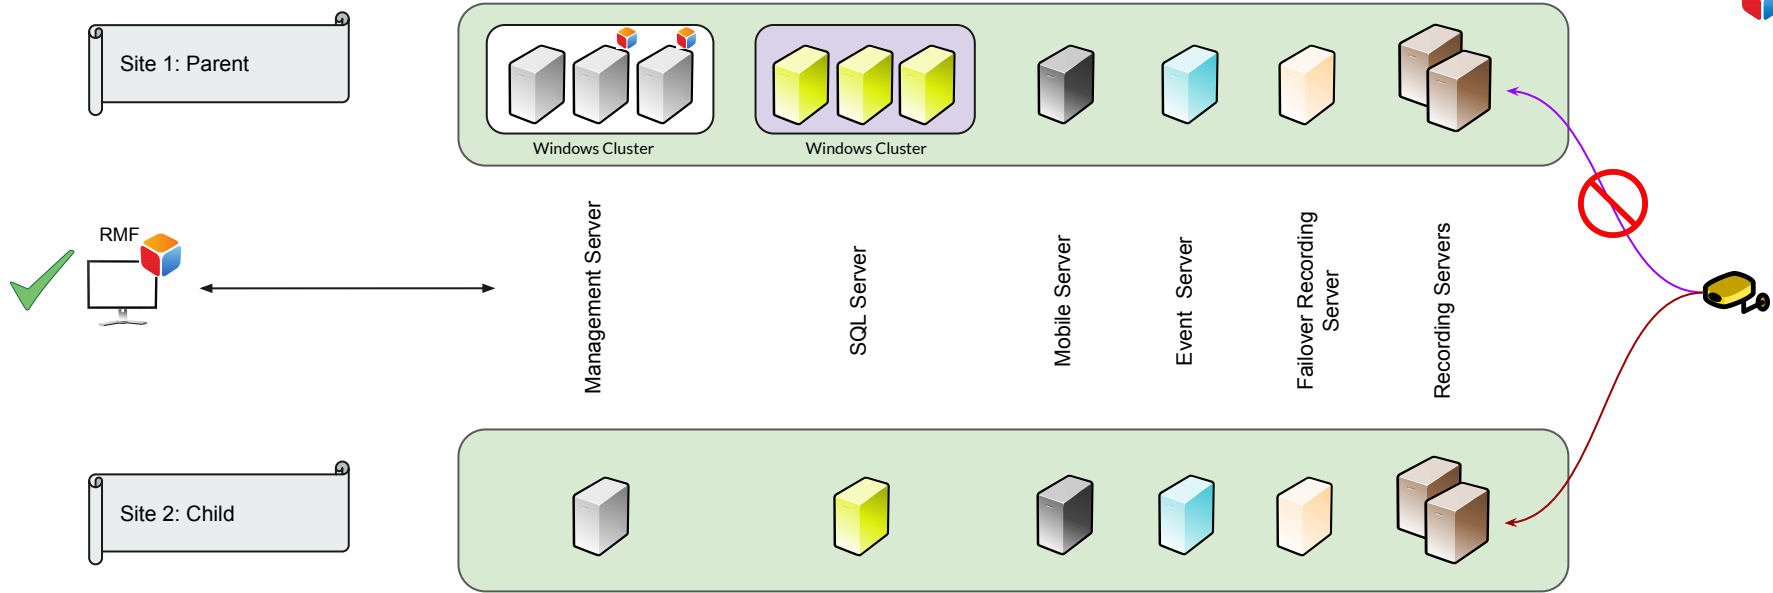

Failure Mitigation

Vega Systems Inc.

For RMF 5.2.0

03/16/2023

<https://www.vega25.com/rmf>

RMF: XProtect Federation Configuration

Failure Mode 1: Failures of streams, NVR's ok

Live View Switching to Child Site	✓	PTZ movement	✓	Bookmark Retrieval	✓
Playback Switching to Child Site	✓	PTZ Preset	✓		
ToolBar support	✓	Alarm from Child Site	✓		

Failure Mode 2: Failure of one Parent NVR

Live View Switching to Child Site	✓	PTZ movement	✓	Bookmark Retrieval	✓
Playback Switching to Child Site	✓	PTZ Preset	✓		
ToolBar support	✓	Alarm from Child Site	✓		

Failure Mode 3: Failure of all parent NVR's

Live View Switching to Child Site	✓	PTZ movement	✓	Bookmark Retrieval	✓
Playback Switching to Child Site	✓	PTZ Preset	✓		
ToolBar support	✓	Alarm from Child Site	✓		