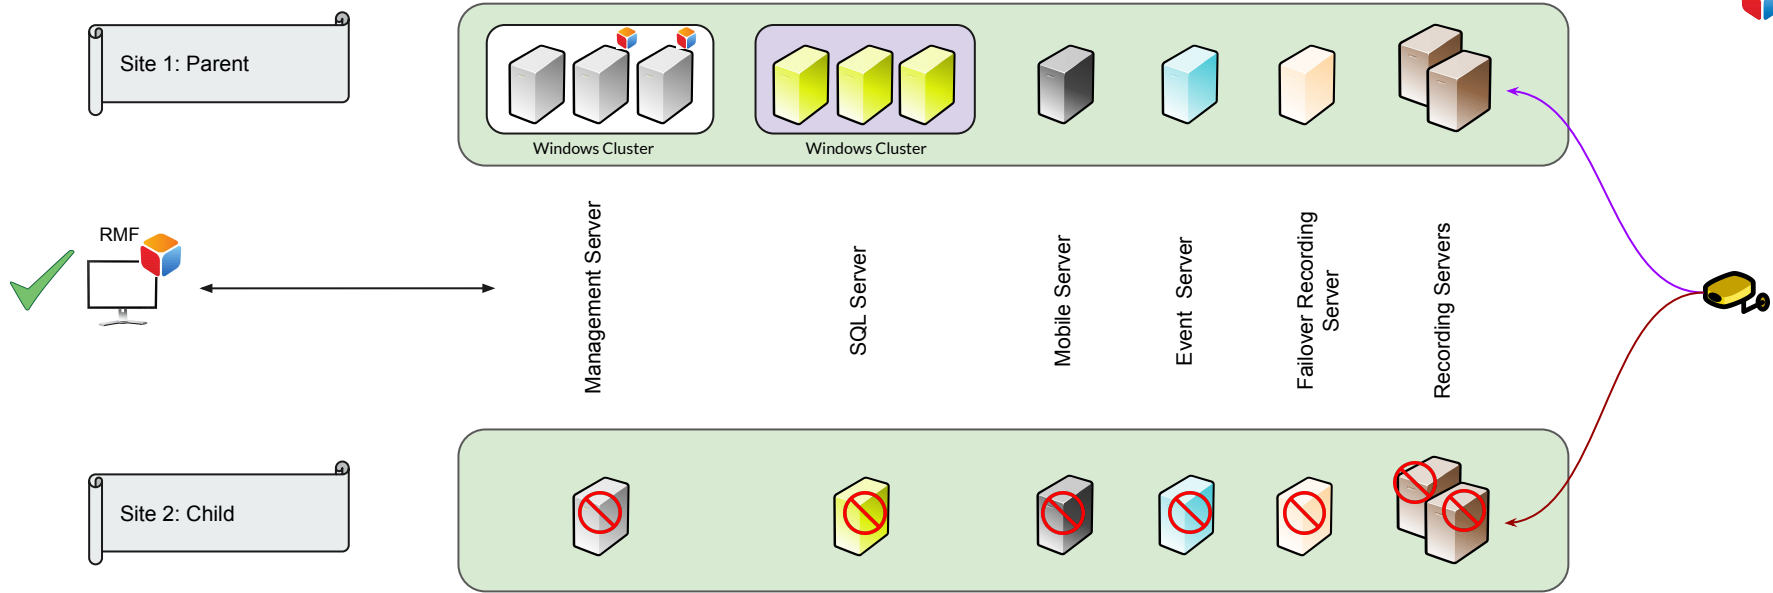

Failure Mode 9: Failure of the Child Site

Live View Switching to Child Site	✓	PTZ movement	✓	Bookmark Retrieval	✓
Playback Switching to Child Site	✓	PTZ Preset	✓		
ToolBar support	✓	Alarm from Child Site	✓