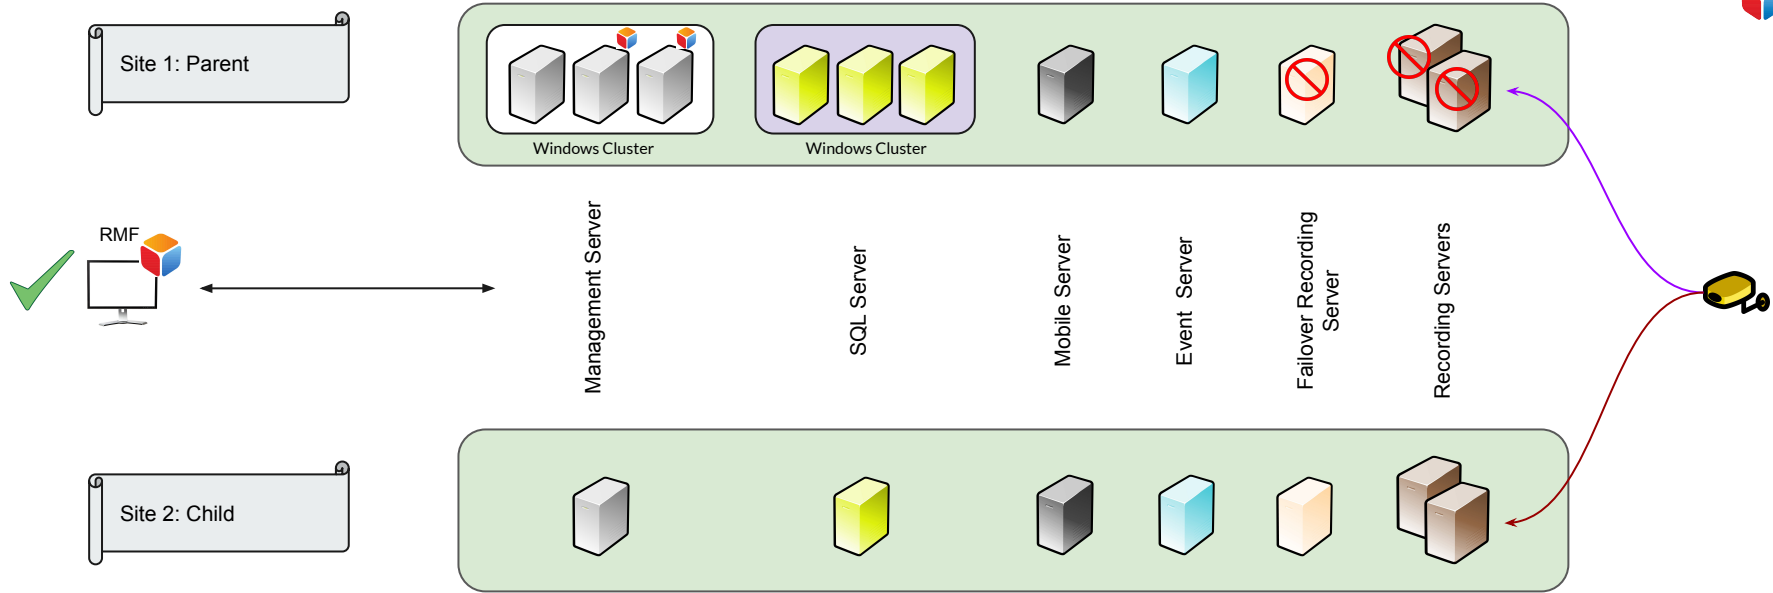

Failure Mitigation

Vega Systems Inc.

For RMF 5.2.0

03/16/2023

<https://www.vega25.com/rmf>

RMF: XProtect Federation Configuration

Failure Mode 1: Failures of streams, NVR's ok

Live View Switching to Child Site	✓	PTZ movement	✓	Bookmark Retrieval	✓
Playback Switching to Child Site	✓	PTZ Preset	✓		
ToolBar support	✓	Alarm from Child Site	✓		

Failure Mode 2: Failure of one Parent NVR

Live View Switching to Child Site	✓	PTZ movement	✓	Bookmark Retrieval	✓
Playback Switching to Child Site	✓	PTZ Preset	✓		
ToolBar support	✓	Alarm from Child Site	✓		

Failure Mode 3: Failure of all parent NVR's

Live View Switching to Child Site	✓	PTZ movement	✓	Bookmark Retrieval	✓
Playback Switching to Child Site	✓	PTZ Preset	✓		
ToolBar support	✓	Alarm from Child Site	✓		