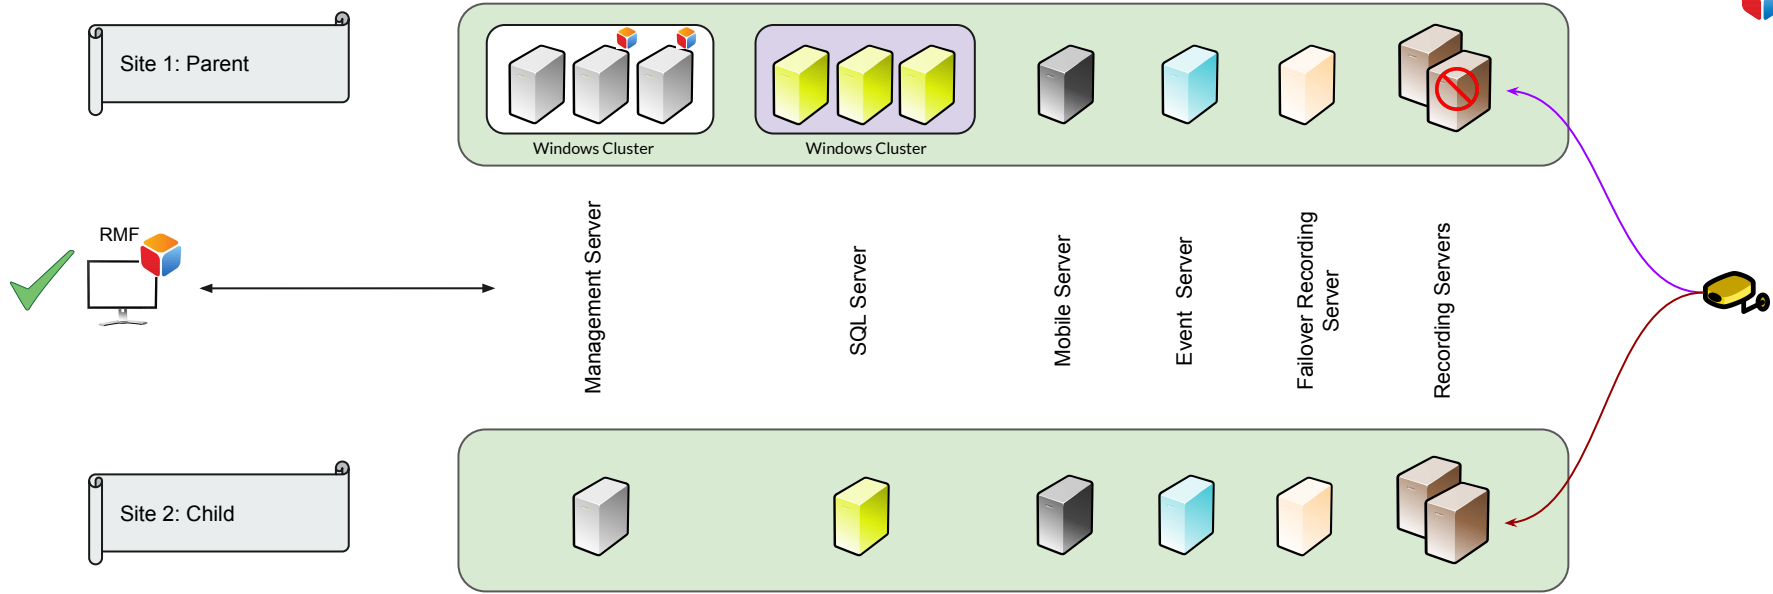

Failure Mitigation

Vega Systems Inc.

For RMF 5.2.0

03/16/2023

<https://www.vega25.com/rmf>

RMF: XProtect Federation Configuration

Failure Mode 1: Failures of streams, NVR's ok

Live View Switching to Child Site	✓	PTZ movement	✓	Bookmark Retrieval	✓
Playback Switching to Child Site	✓	PTZ Preset	✓		
ToolBar support	✓	Alarm from Child Site	✓		

Failure Mode 2: Failure of one Parent NVR

Live View Switching to Child Site	✓	PTZ movement	✓	Bookmark Retrieval	✓
Playback Switching to Child Site	✓	PTZ Preset	✓		
ToolBar support	✓	Alarm from Child Site	✓		

Failure Mode 3: Failure of all parent NVR's

Live View Switching to Child Site	✓	PTZ movement	✓	Bookmark Retrieval	✓
Playback Switching to Child Site	✓	PTZ Preset	✓		
ToolBar support	✓	Alarm from Child Site	✓		