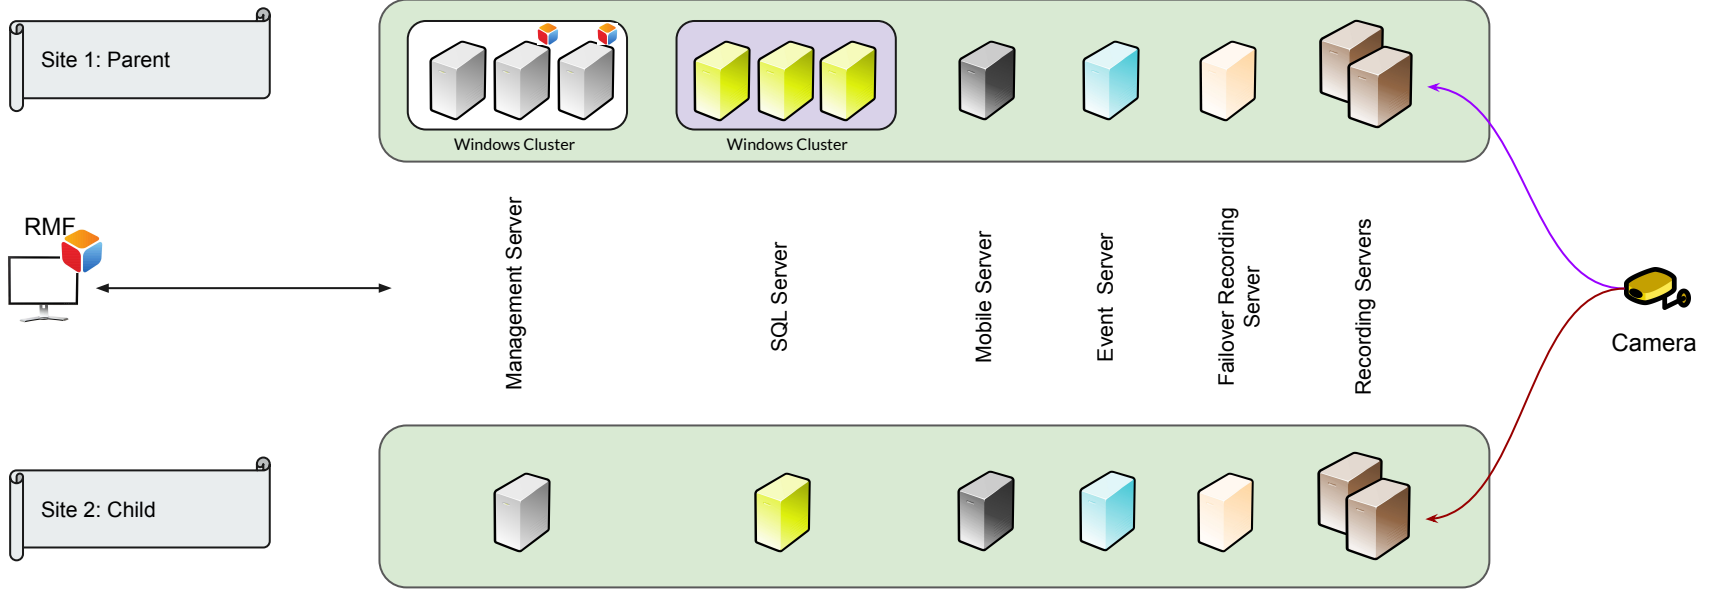

Failure Mitigation

Vega Systems Inc.

For RMF 5.2.0

03/16/2023

<https://www.vega25.com/rmf>

RMF: XProtect Federation Configuration

Failure Mode 1: Failures of streams, NVR's ok

Live View Switching to Child Site	✓	PTZ movement	✓	Bookmark Retrieval	✓
Playback Switching to Child Site	✓	PTZ Preset	✓		
ToolBar support	✓	Alarm from Child Site	✓		

Failure Mode 2: Failure of one Parent NVR

Live View Switching to Child Site	✓	PTZ movement	✓	Bookmark Retrieval	✓
Playback Switching to Child Site	✓	PTZ Preset	✓		
ToolBar support	✓	Alarm from Child Site	✓		

Failure Mode 3: Failure of all parent NVR's

Live View Switching to Child Site	✓	PTZ movement	✓	Bookmark Retrieval	✓
Playback Switching to Child Site	✓	PTZ Preset	✓		
ToolBar support	✓	Alarm from Child Site	✓		