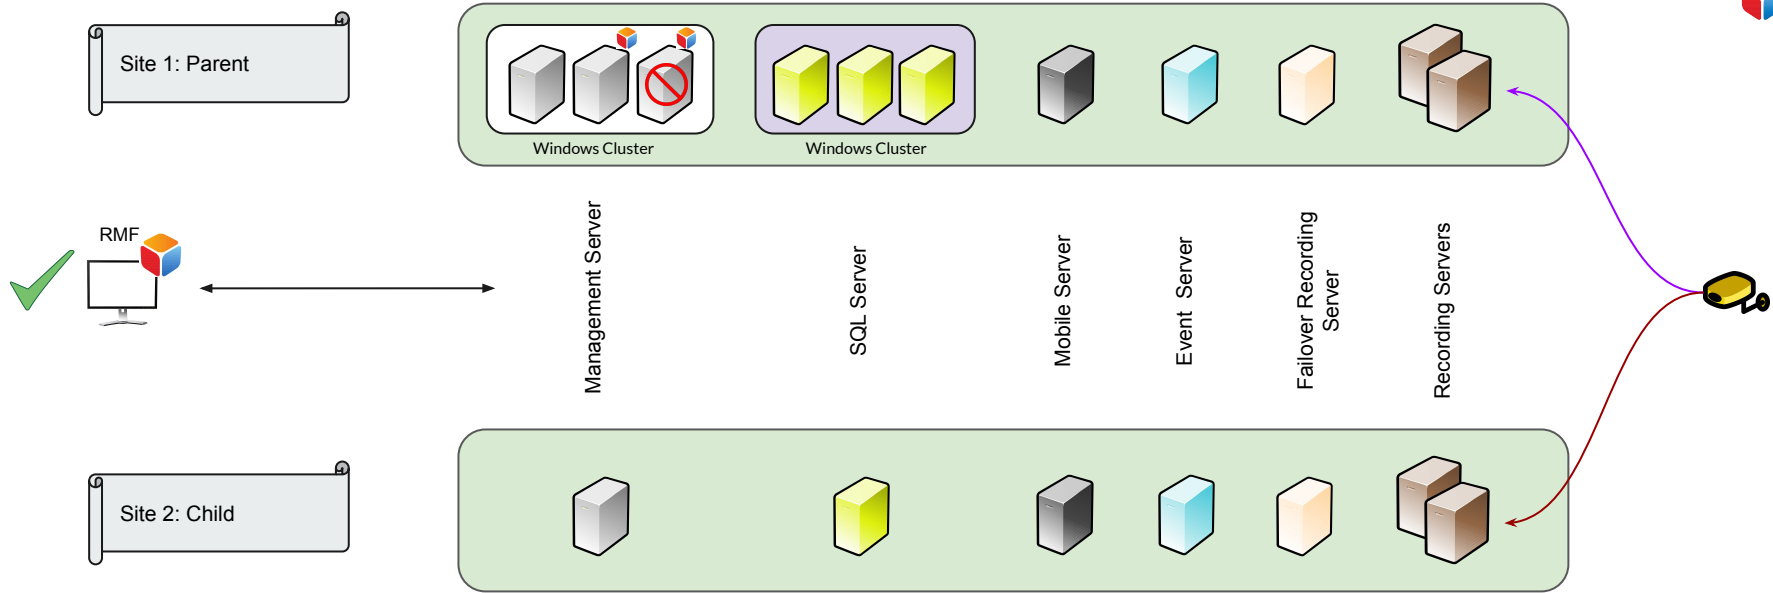

Failure Mode 10: Failure of the parent site “active” Management Server node

Live View Switching to Child Site	✓	PTZ movement	✓	Bookmark Retrieval	✓
Playback Switching to Child Site	✓	PTZ Preset	✓		
ToolBar support	✓	Alarm from Child Site	✓