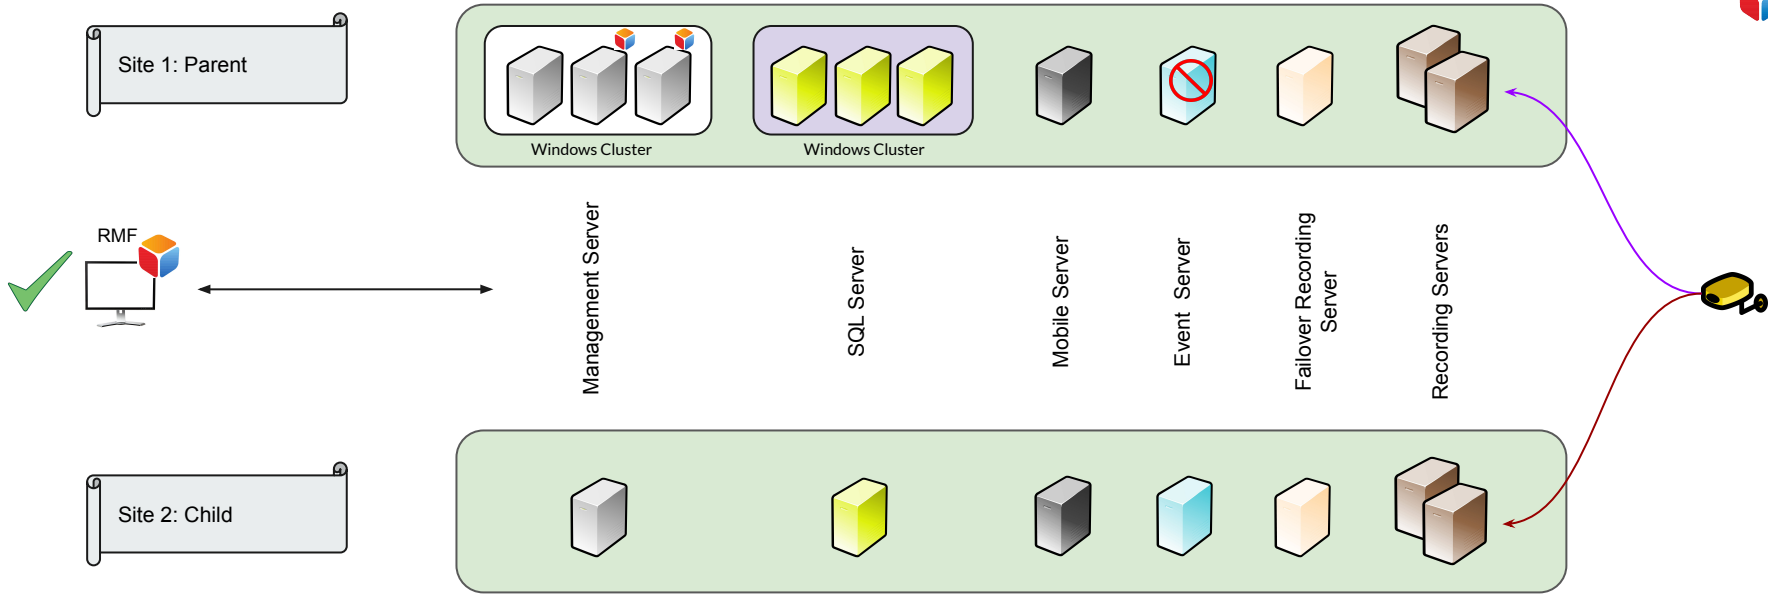

Failure Mode 2: Failure of one Parent NVR

Live View Switching to Child Site	✓	PTZ movement	✓	Bookmark Retrieval	✓
Playback Switching to Child Site	✓	PTZ Preset	✓		
ToolBar support	✓	Alarm from Child Site	✓		

Failure Mode 3: Failure of all parent NVR's

Live View Switching to Child Site	✓	PTZ movement	✓	Bookmark Retrieval	✓
Playback Switching to Child Site	✓	PTZ Preset	✓		
ToolBar support	✓	Alarm from Child Site	✓		

Failure Mode 4: Failure of all parent NVR's and parent failover NVR

Live View Switching to Child Site	✓	PTZ movement	✓	Bookmark Retrieval	✓
Playback Switching to Child Site	✓	PTZ Preset	✓		
ToolBar support	✓	Alarm from Child Site	✓		

Failure Mode 5: Failure of all parent NVR's, parent failover NVR and a child site NVR

Live View Switching to Child Site	✓	PTZ movement	✓	Bookmark Retrieval	✓
Playback Switching to Child Site	✓	PTZ Preset	✓		
ToolBar support	✓	Alarm from Child Site	✓		