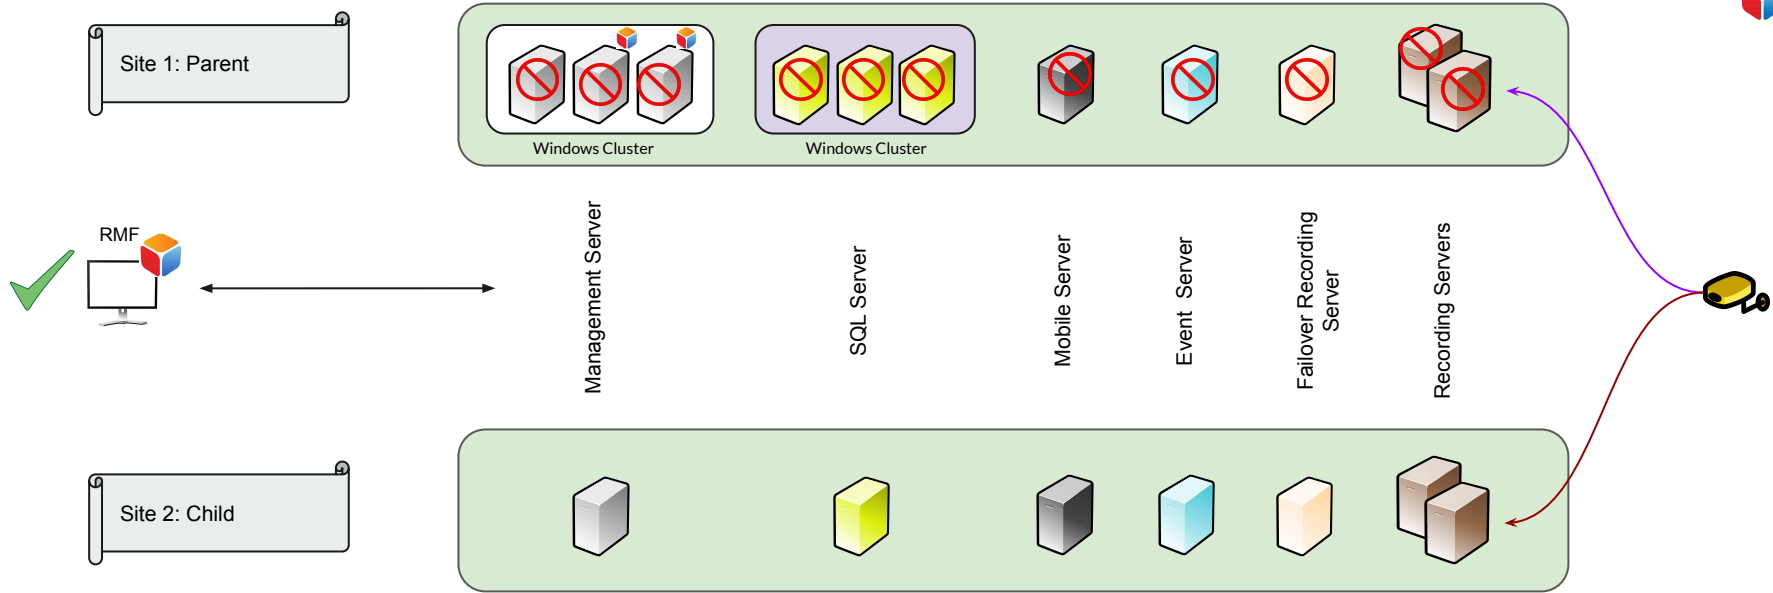

Failure Mode 8: Failure of the Parent Site

Live View Switching to Child Site	✓	PTZ movement	✓	Bookmark Retrieval	✓
Playback Switching to Child Site	✓	PTZ Preset	✓		
ToolBar support	✓	Alarm from Child Site	✗