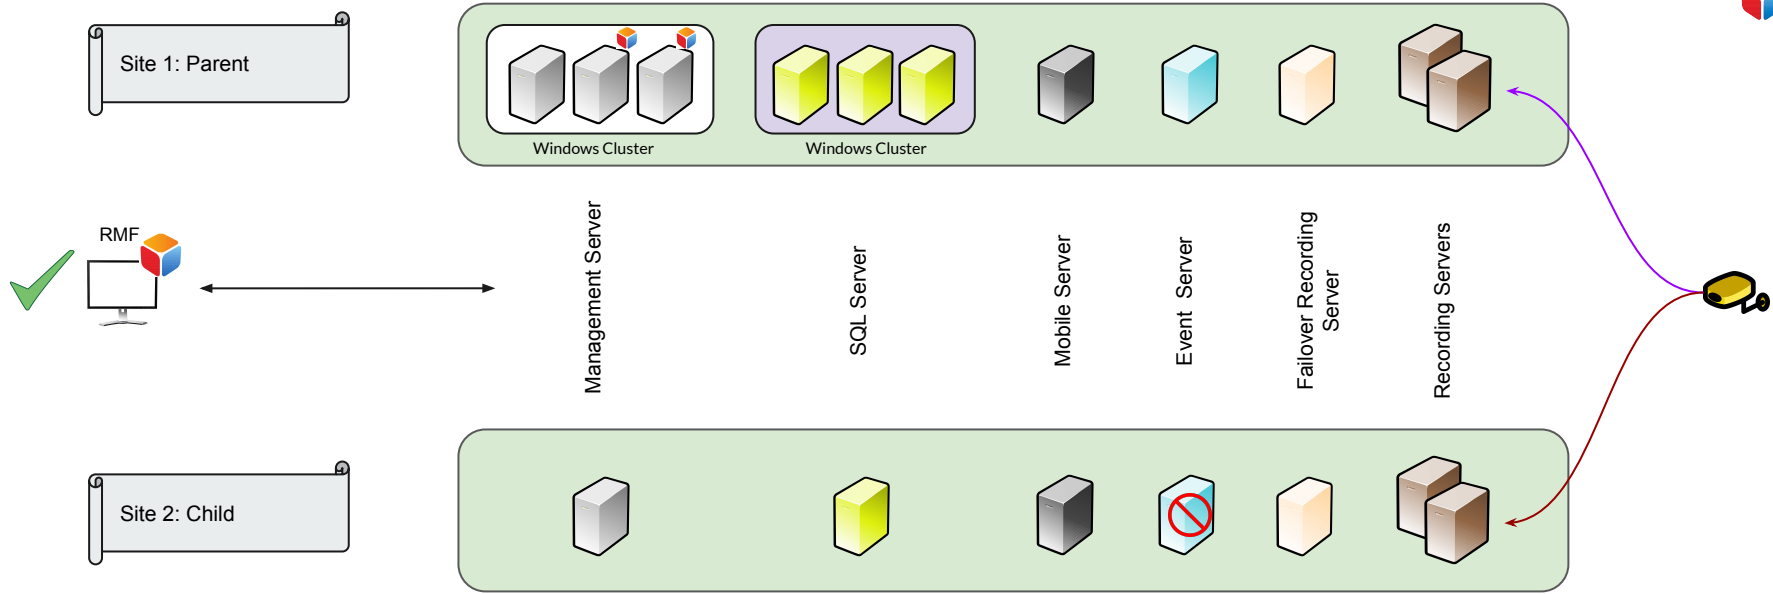

Failure Mode 7: Failure of the Child Event Server

Live View Switching to Child Site	✓	PTZ movement	✓	Bookmark Retrieval	✓
Playback Switching to Child Site	✓	PTZ Preset	✓		
ToolBar support	✓	Alarm from Child Site	✓