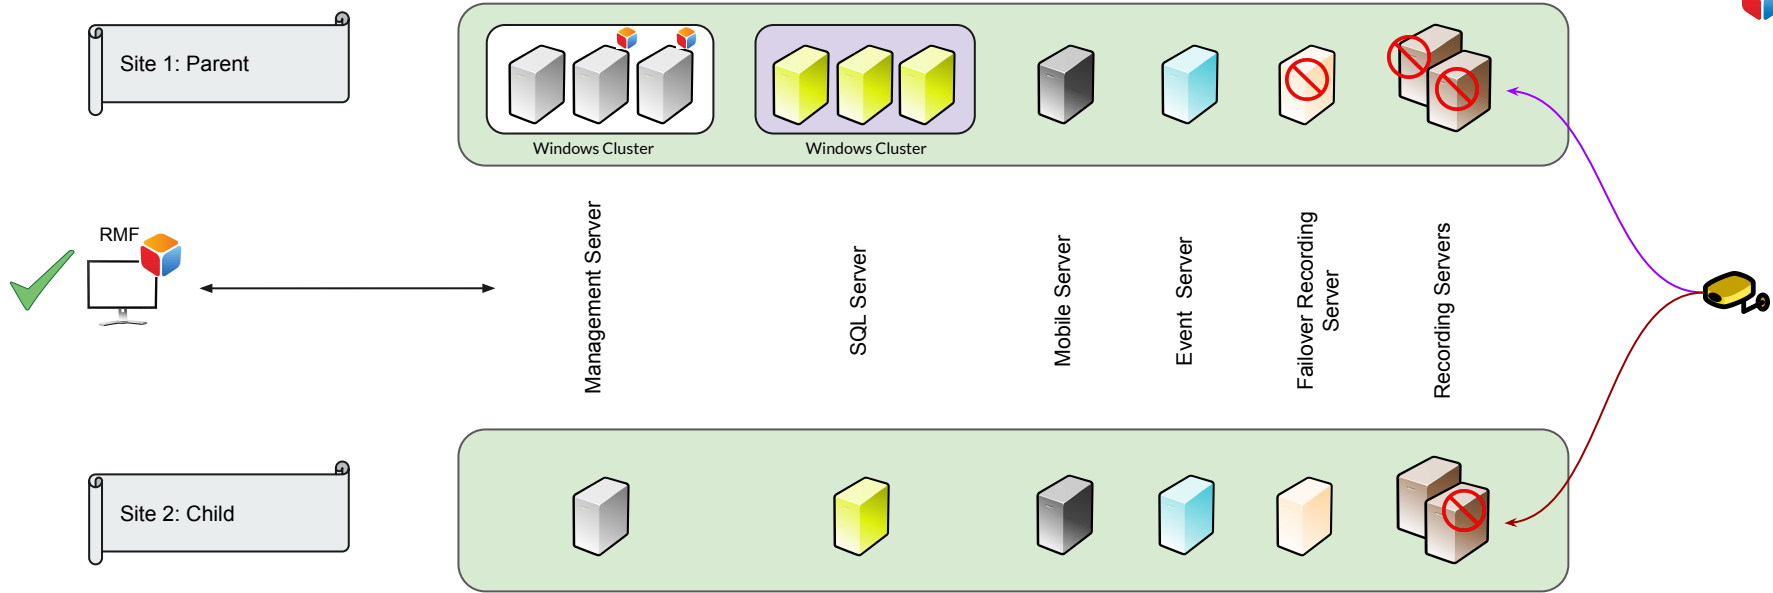

Failure Mitigation

Vega Systems Inc.

For RMF 5.2.0

03/16/2023

<https://www.vega25.com/rmf>

RMF: XProtect Federation Configuration

Failure Mode 1: Failures of streams, NVR's ok

Live View Switching to Child Site	✓	PTZ movement	✓	Bookmark Retrieval	✓
Playback Switching to Child Site	✓	PTZ Preset	✓		
ToolBar support	✓	Alarm from Child Site	✓		

Failure Mode 2: Failure of one Parent NVR

Live View Switching to Child Site	✓	PTZ movement	✓	Bookmark Retrieval	✓
Playback Switching to Child Site	✓	PTZ Preset	✓		
ToolBar support	✓	Alarm from Child Site	✓		

Failure Mode 3: Failure of all parent NVR's

Live View Switching to Child Site	✓	PTZ movement	✓	Bookmark Retrieval	✓
Playback Switching to Child Site	✓	PTZ Preset	✓		
ToolBar support	✓	Alarm from Child Site	✓		

Failure Mode 4: Failure of all parent NVR's and parent failover NVR

Live View Switching to Child Site	✓	PTZ movement	✓	Bookmark Retrieval	✓
Playback Switching to Child Site	✓	PTZ Preset	✓		
ToolBar support	✓	Alarm from Child Site	✓		